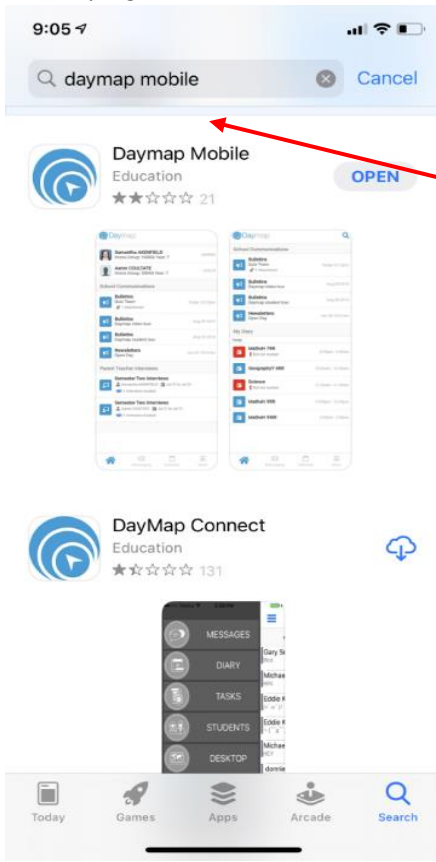

## Connecting to the DAYMAP App on your phone

Salisbury High School

30 April 2021

Go into your App Store on your phone (whether it be Apple or Android) and search for

'Daymap Mobile' and install.

Once installed, click on following link

<http://bit.ly/SHSdaymapApp>

It will then ask for your username and password.

**Username: asmith**

**Password: laptop password**

Once you have successfully logged in, the following options will be available on tabs Messaging, Assessment, Diary, and More.