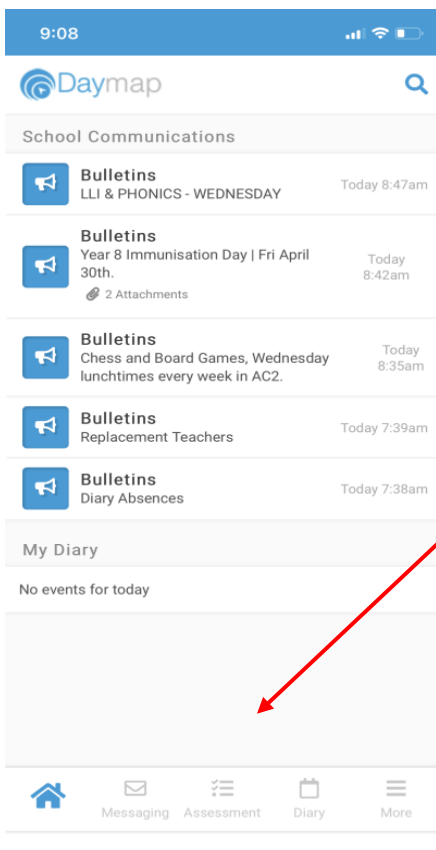

## Connecting to the DAYMAP App on your phone

Salisbury High School

30 April 2021

Go into your App Store on your phone (whether it be Apple or Android) and search for

'Daymap Mobile' and install.

Once installed, click on following link

<http://bit.ly/SHSdaymapApp>

It will then ask for your username and password.

**Username: asmith**

**Password: laptop password**

Once you have successfully logged in, the following options will be available on tabs Messaging, Assessment, Diary, and More.

When clicking on 'Diary' it will show you your day plan for the day.